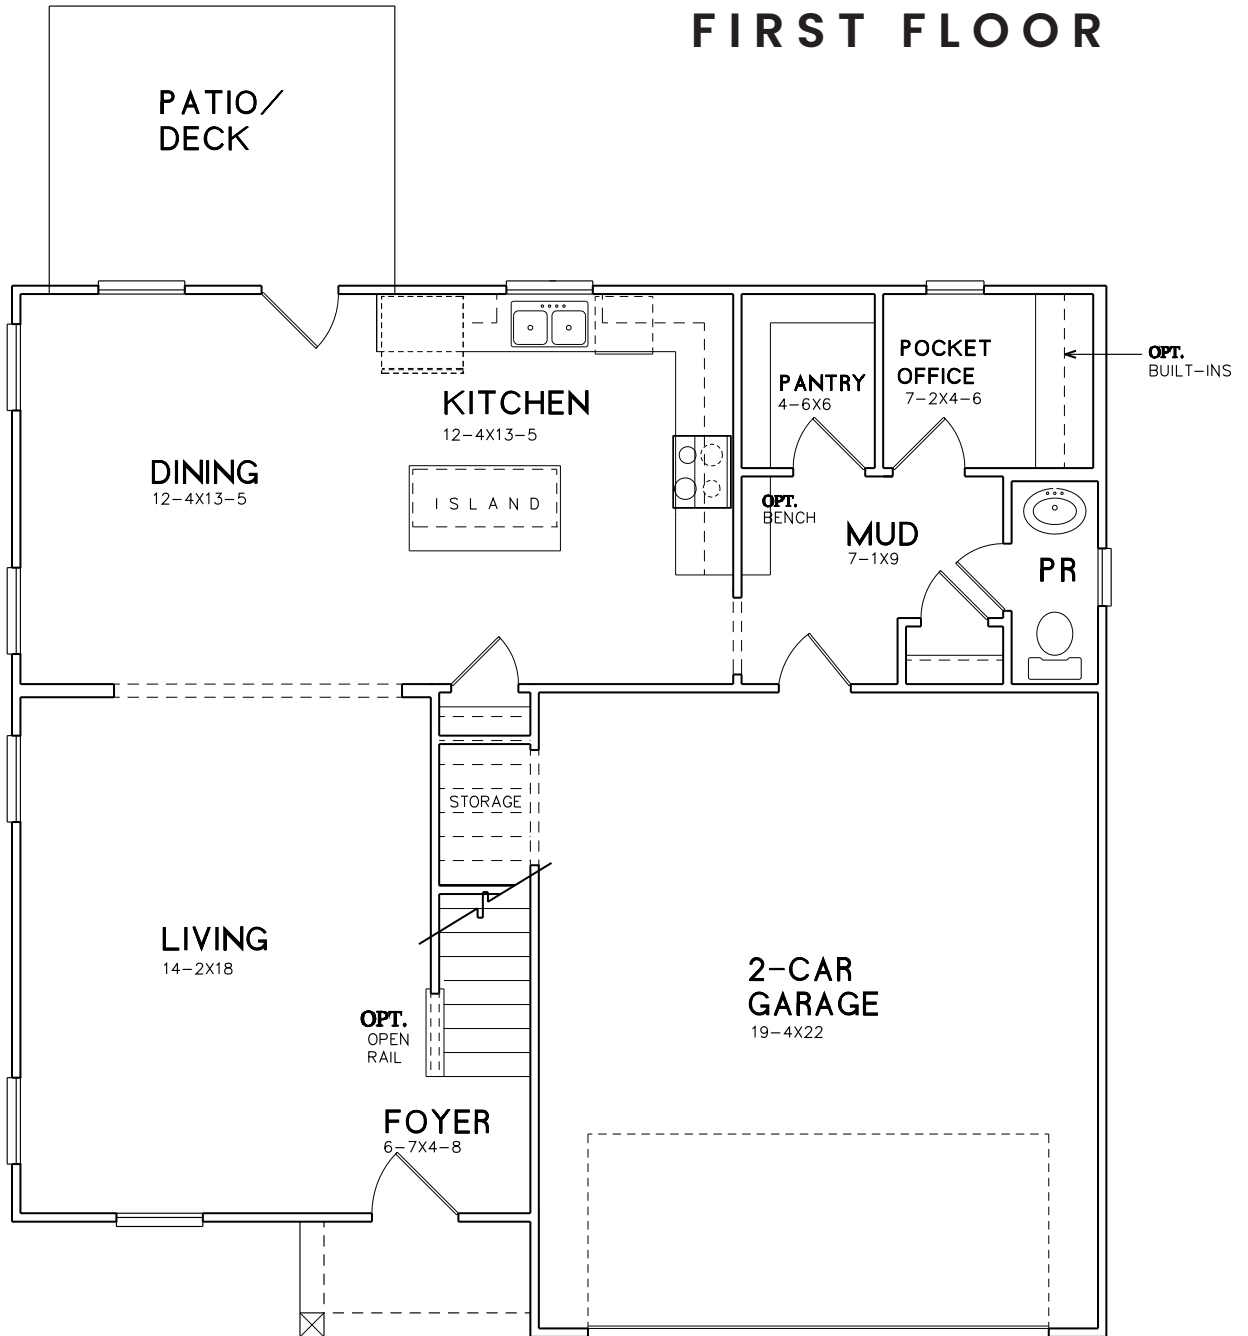

THE WHITE OAK

2,005 SQ.FT. | 4 BEDS | 2.5 BATHS

FIRST FLOOR

RED CEDAR
HOMES

Prices, promotions, incentives, features, options, amenities, floorplans, elevations, designs, materials, and dimensions are subject to change without notice. Square footage and dimensions are estimated and may vary in actual construction. Actual position of house on lot will be determined by the site plan and plot plan. Floorplans, interiors and elevations are artist's conception or model renderings and are not intended to show specific detailing. Floorplans are the property of Red Cedar Capital and its affiliates and are protected by U.S. copyright laws.

THE WHITE OAK

2,005 SQ.FT. | 4 BEDS | 2.5 BATHS

SECOND FLOOR

RED CEDAR
HOMES

Prices, promotions, incentives, features, options, amenities, floorplans, elevations, designs, materials, and dimensions are subject to change without notice. Square footage and dimensions are estimated and may vary in actual construction. Actual position of house on lot will be determined by the site plan and plot plan. Floorplans, interiors and elevations are artist's conception or model renderings and are not intended to show specific detailing. Floorplans are the property of Red Cedar Capital and its affiliates and are protected by U.S. copyright laws.