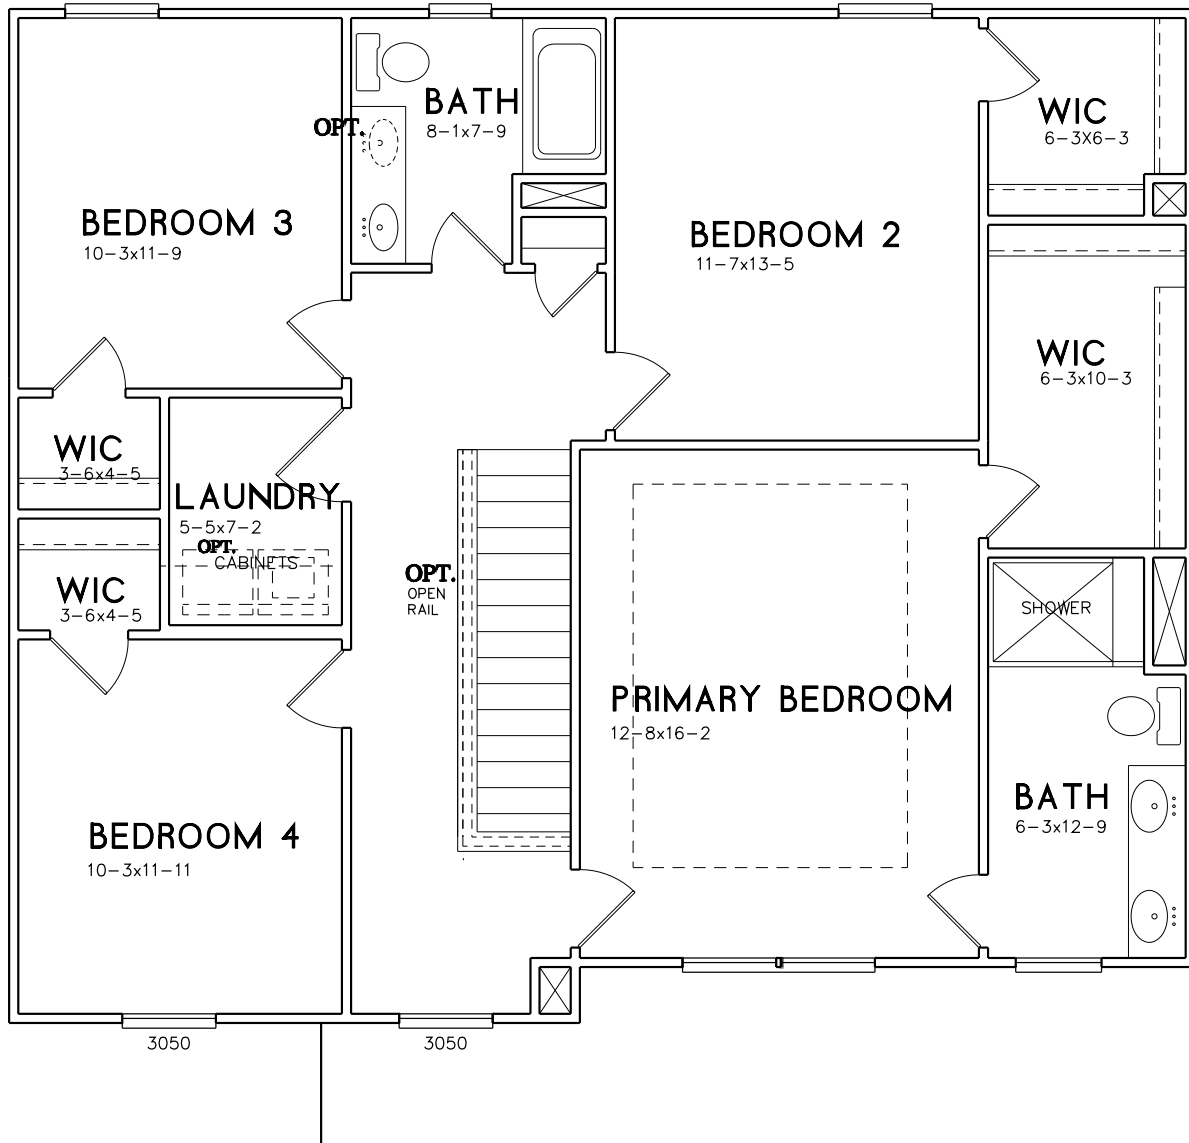

THE WHITE OAK

2,005 SQ.FT. | 4 BEDS | 2.5 BATHS

FIRST FLOOR

RED CEDAR
HOMES

Prices, promotions, incentives, features, options, amenities, floorplans, elevations, designs, materials, and dimensions are subject to change without notice. Square footage and dimensions are estimated and may vary in actual construction. Actual position of house on lot will be determined by the site plan and plot plan. Floorplans, interiors and elevations are artist's conception or model renderings and are not intended to show specific detailing. Floorplans are the property of Red Cedar Capital and its affiliates and are protected by U.S. copyright laws.

THE WHITE OAK

2,005 SQ.FT. | 4 BEDS | 2.5 BATHS

SECOND FLOOR

RED CEDAR
HOMES

Prices, promotions, incentives, features, options, amenities, floorplans, elevations, designs, materials, and dimensions are subject to change without notice. Square footage and dimensions are estimated and may vary in actual construction. Actual position of house on lot will be determined by the site plan and plot plan. Floorplans, interiors and elevations are artist's conception or model renderings and are not intended to show specific detailing. Floorplans are the property of Red Cedar Capital and its affiliates and are protected by U.S. copyright laws.